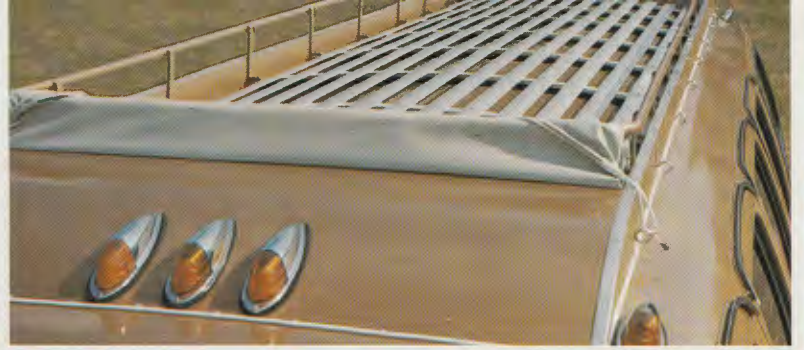

ARMBRUSTER/STAGEWAY, INC.

Box 1178 • 523 North Ninth Street
Fort Smith, Arkansas 72901 • 501-783-3121

Chevrolet Heavy Duty 15 Passenger Custom Deluxe Suburban with:

- AS3 3-Passenger Rear Seat
- A01 Soft Ray Glass - All windows
- BX5 Roof Drip Mouldings
- C69 Air Conditioning - Front & Rear
- DG4 Below Eye-Line Type Ext.
Stainless steel mirrors
- F51 Heavy Duty Frt/Rr shock absorbers
- F58 H.D. Frt. Stabilizer Bar
- F60 Heavy Duty front springs
- G51 Extra capacity rear springs
- J55 Heavy duty brakes
- KC4 Engine Oil cooler
- LF8 V-8 Engine - 454 CID - 4 bbl
(230 HP at 4000 RPM) (350 Net Torque
at 2800 RPM)
- NK7 30 Gallon fuel tank
- PO3 Bright Metal Hub caps
- UO1 Roof marker lamps
- V37 Chromed front & rear bumpers
- YUD 9.50-16.5-8 PR tubeless Hwy. - Nylon
- YGI Upper and Lower custom mouldings
- YJ5 Custom vinyl trim
- YUD 9.50-16.5-8 PR Tubeless Hwy-Nylon
- ZUD 9.50-16-5-8 PR Tubeless Hwy-Nylon
- ZW9 Standard body
- Z62 Custom Deluxe
- AS10 Underseat heater, 3rd seat
- AS14 Cluster lights rear
- AS16 Hydraulic Jack
- AS20 6 door lights & dash light
Baggage rack, ladder & step plates
Partial partition, behind 5th seat